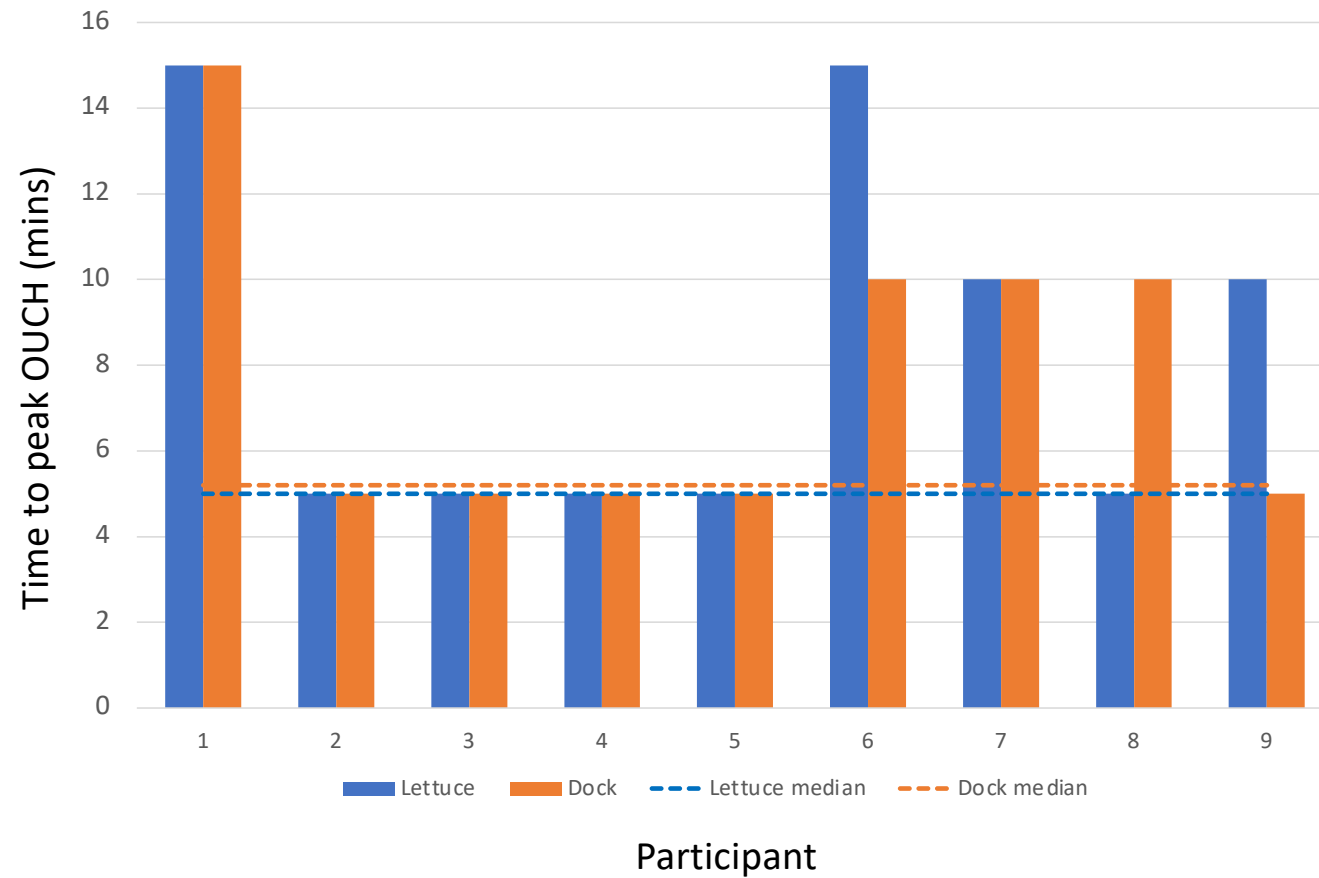

Supplemental Figure 2. Peak OUCH scores in dock and lettuce arms (2-tailed Paired Sign Test, $p=0.739$)

Supplemental Figure 3. Median time to peak OUCH in lettuce and dock arms (2-tailed Paired Sign Test, $p=0.654$).